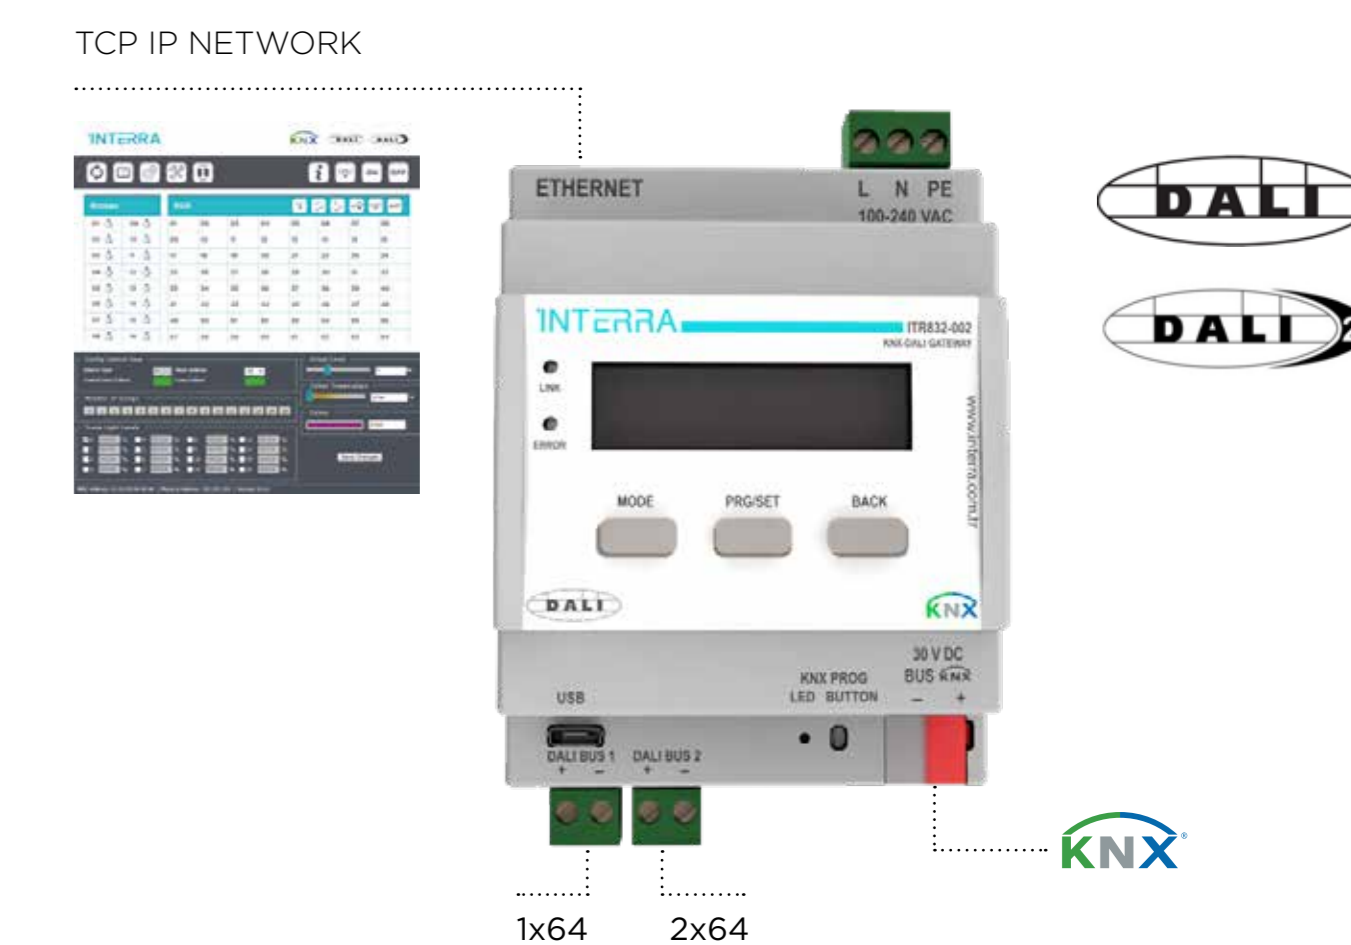

KNX/DALI 2x64

Tunable-White & Color Control
Provides high comfort and high energy saving with its advanced features, new technology and Web Interface