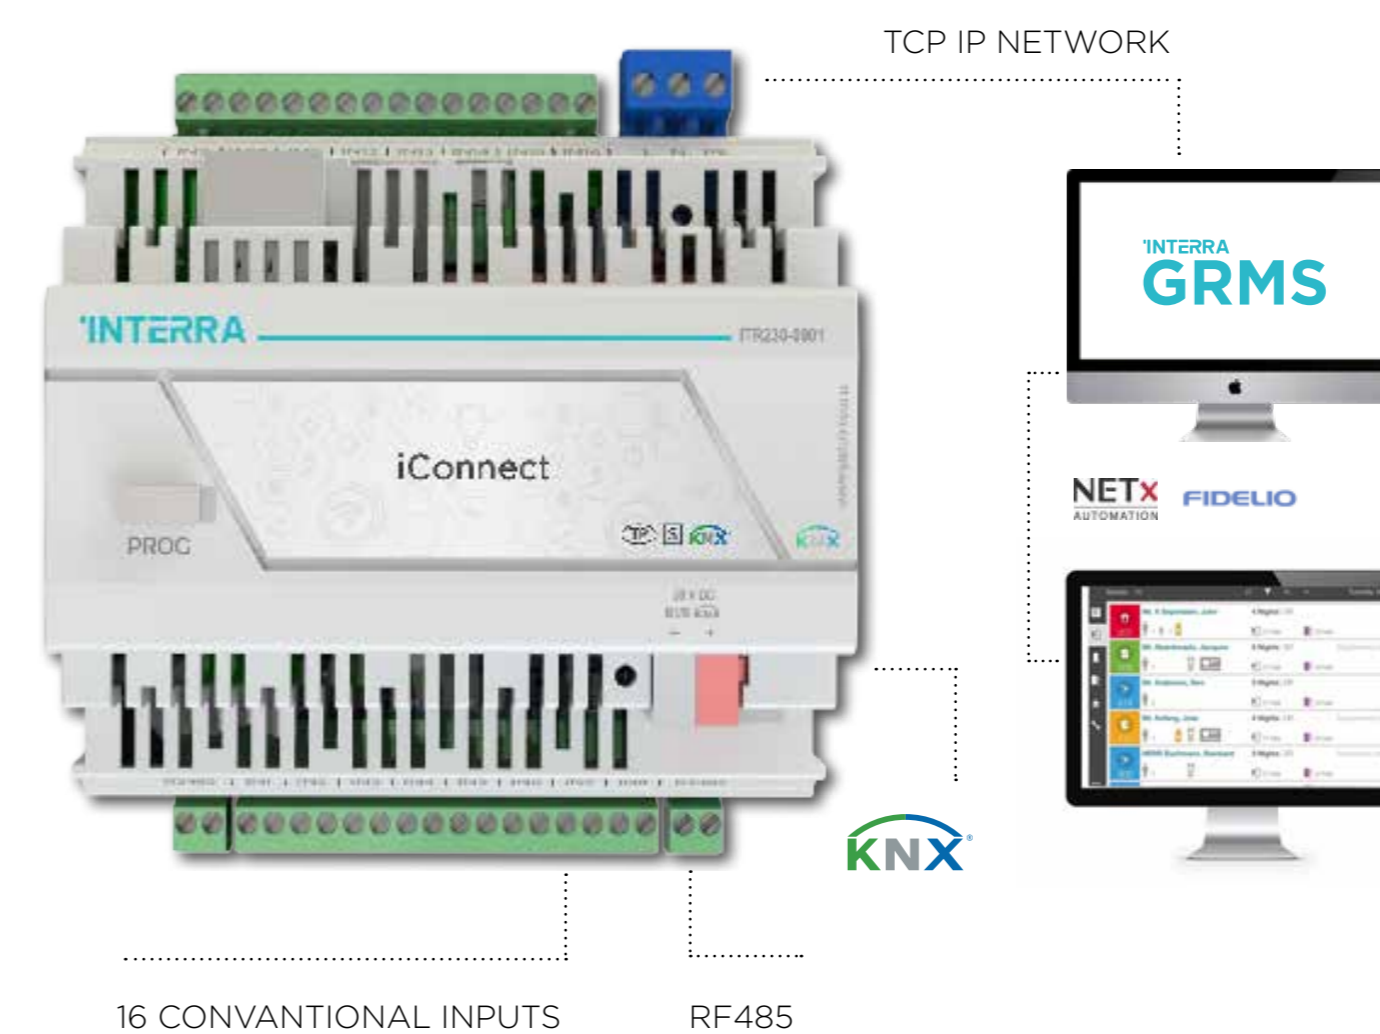

New hotels without energy card holders.

**Features**

- 16 Digital input
- Internal KNX PWS
- Logic Library
- Modbus RTU
- Modbus TCP

**Hardware**

- 230 VAC 50Hz ± 5%
- Miniature and Embedded KNX Power Supply
- 1 x KNX Port
- 1 x Ethernet Port
- 1 x RS485 Port
- 1 x USB2.0
- Manual Control Button
- 1 x Real Time Clock
- 8GB EMMC
- 512 MB DDR3 Memory

## Interra Iswitch Full Concept Design

Antique Bronze

Antique Copper

Aluminum Champagne

Aluminum Black

Aluminum Natural

Black GlasSEF

White GlasSEF

## iConnect