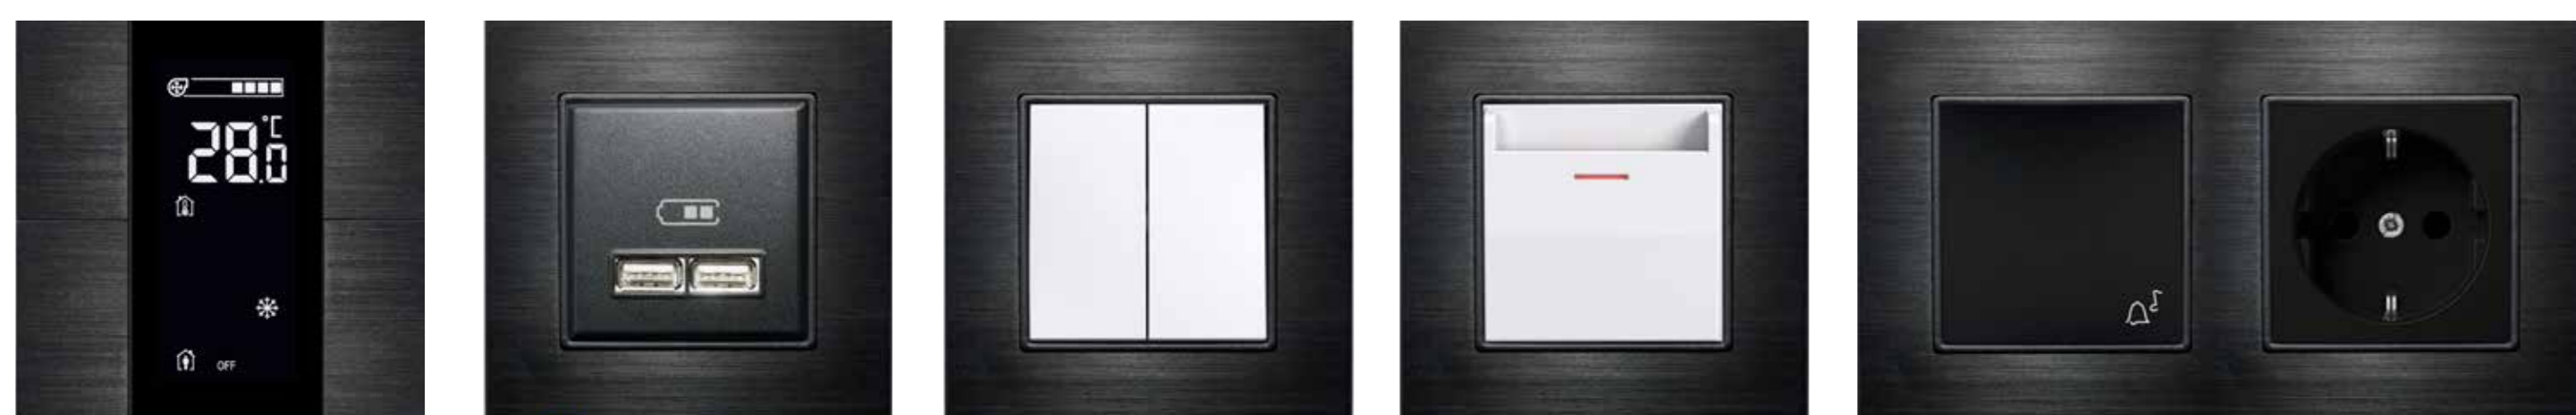

## Interra Iswitch Full Concept Design

Antique Bronze

Antique Copper

Aluminum Champagne

Aluminum Black

Aluminum Natural

Black GlasSEF

White GlasSEF