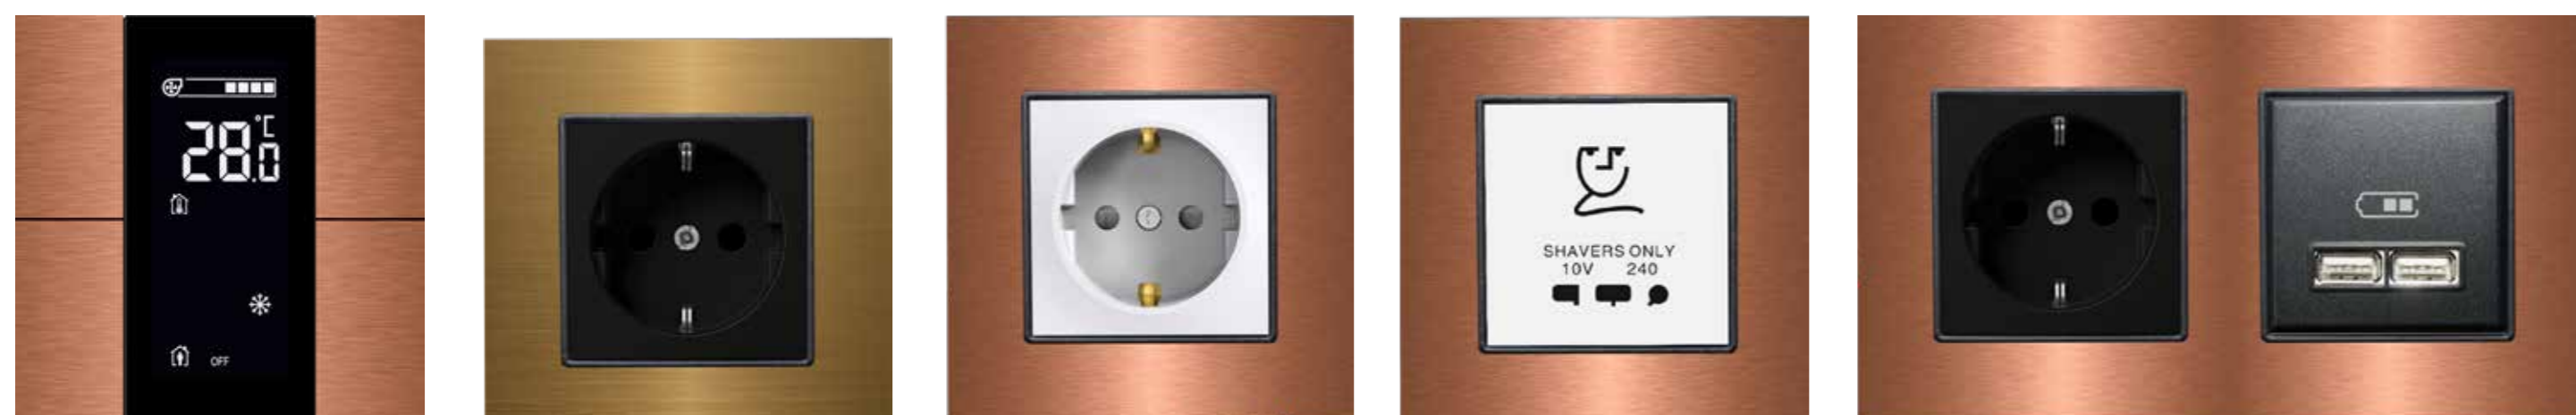

## Interra Iswitch Full Concept Design

Antique Bronze

Antique Copper

Aluminum Champagne

Aluminum Black

Aluminum Natural

Black GlasSEF

White GlasSEF